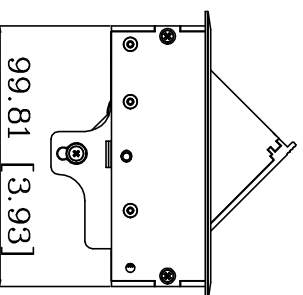

168.2 [6.62]

110.79 [4.36]

38 [1.50]

160 [6.30]

10'

99.81 [3.93]

Specifications:

- Aluminum housing with satin
- 2 Grounded AC outlets, 125V 12A rating
- 5V 2.1A USB module with 2ports
- 10 ft SJT 16AWG*3C power cord

REV	DATE	DRAWN	APPROVED	DESCRIPTION								
				TOLERANCE (mm [INCH])				DRAWN	YGY	DATE	Apr. 6th 2023	
				X	±2.5	[mm]	XX	±0.1	CHECKED	JBX	DATE	Apr. 6th 2023
				XX	±0.8	[mm]	XXX	±0.03	APPROVED		DATE	
				XXX	±0.25	[mm]	XXXX	±0.010	PN	DOCK702-10000X-XX-10S-SA-2.1A	DATE	
				SCALE	VIEW	UNIT	SHEET	DRAWING#				REV
				1:1		mm[INCH]	1 OF 1					A
www.MOD-PLS.com												