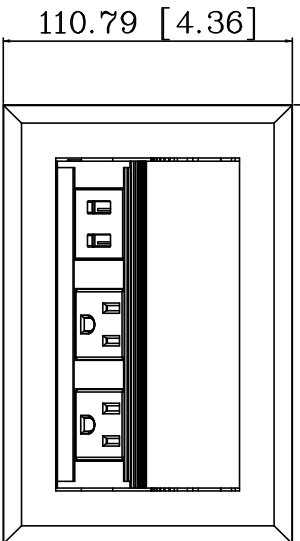

168.2 [6.62]

110.79 [4.36]

38 [1.50]

160 [6.30]

10'

99.81 [3.93]

Specifications:

- Aluminum housing with satin
- 2 Grounded AC outlets, 125V 12A rating
- 5V 2.1A USB module with 2ports
- 10 ft SJT 16AWG*3C power cord

REV	DATE	DRAWN	APPROVED	DESCRIPTION								
				TOLERANCE (mm [INCH])				DRAWN	YGY	DATE	Apr. 6th 2023	
				X	±2.5	[mm]	XX	±0.1	CHECKED	JBX	DATE	Apr. 6th 2023
				XX	±0.8	[mm]	XXX	±0.03	APPROVED		DATE	
				XXX	±0.25	[mm]	XXXX	±0.010	PN	DOCK702-10000X-XX-10S-SA-2.1A	DATE	
				SCALE	VIEW	UNIT	SHEET	DRAWING#				REV
				1:1		mm[INCH]	1 OF 1					A
www.MOD-PLS.com												