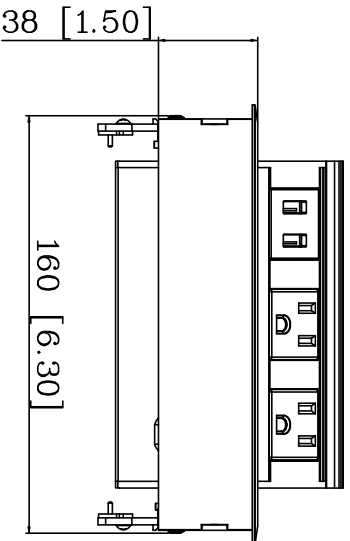

168.2 [6.62]

110.79 [4.36]

38 [1.50]

160 [6.30]

10'

99.81 [3.93]

Specifications:

- Aluminum housing with satin
- 2 Grounded AC outlets, 125V 12A rating
- 5V 2.1A USB module with 2ports
- 10 ft SJT 16AWG*3C power cord

REV	DATE	DRAWN	APPROVED	DESCRIPTION								
				TOLERANCE (mm [INCH])				DRAWN	YGY	DATE	Apr. 6th 2023	
				X	±2.5	[mm]	XX	±0.1	CHECKED	JBX	DATE	Apr. 6th 2023
				XX	±0.8	[mm]	XXX	±0.03	APPROVED		DATE	
				XXX	±0.25	[mm]	XXXX	±0.010	PN	DOCK702-10000X-XX-10S-SA-2.1A	DATE	
				SCALE	VIEW	UNIT	SHEET	DRAWING#				REV
				1:1		mm[INCH]	1 OF 1					A
www.MOD-PLS.com												