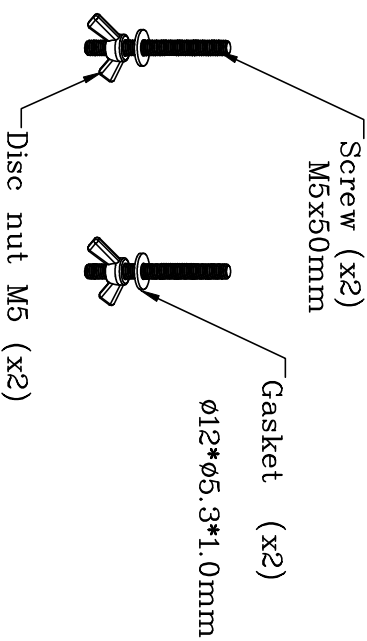

## SPECIFICATIONS

- Rejuvenatc series
- Aluminum body
- Input ratings: 120V AC 60Hz, 12A
- 10' 14AWG x 3C braided power cord with straight plug
- (2) 120V Temper-Resistant AC outlets, 9.7A Max (total)
- (2) USB Type-A 5VDC charging modules (2 x 2.4A + 2 x 2.1A ports)
- (2) 60W USB Type-C charging ports (PD and QC enabled, up to 20V, 3A output)
- Mounting hardware included
- UL and cUL certified
- Agency# DOCK152226W

REV	DATE	DRAWN	APPROVED	DESCRIPTION				REV			
								A			
				TOLERANCE (mm [INCH])		DRAWN		YGY	DATE	Apr-11th 2023	
				[mm]		[INCH]		CHECKED	JBX	DATE	Apr-11th 2023
				X	$\pm 2.5$	XX	$\pm 0.1$	APPROVED	DATE		
				XX	$\pm 0.8$	XXX	$\pm 0.03$	PN	DOCK152226W		
				XX	$\pm 0.25$	XXXX	$\pm 0.010$	DRAWING#			
				SCALE	VIEW	UNIT	SHEET				
				1:5		mm [INCH]	1 OF 1				
				www.MOD-PLS.com							