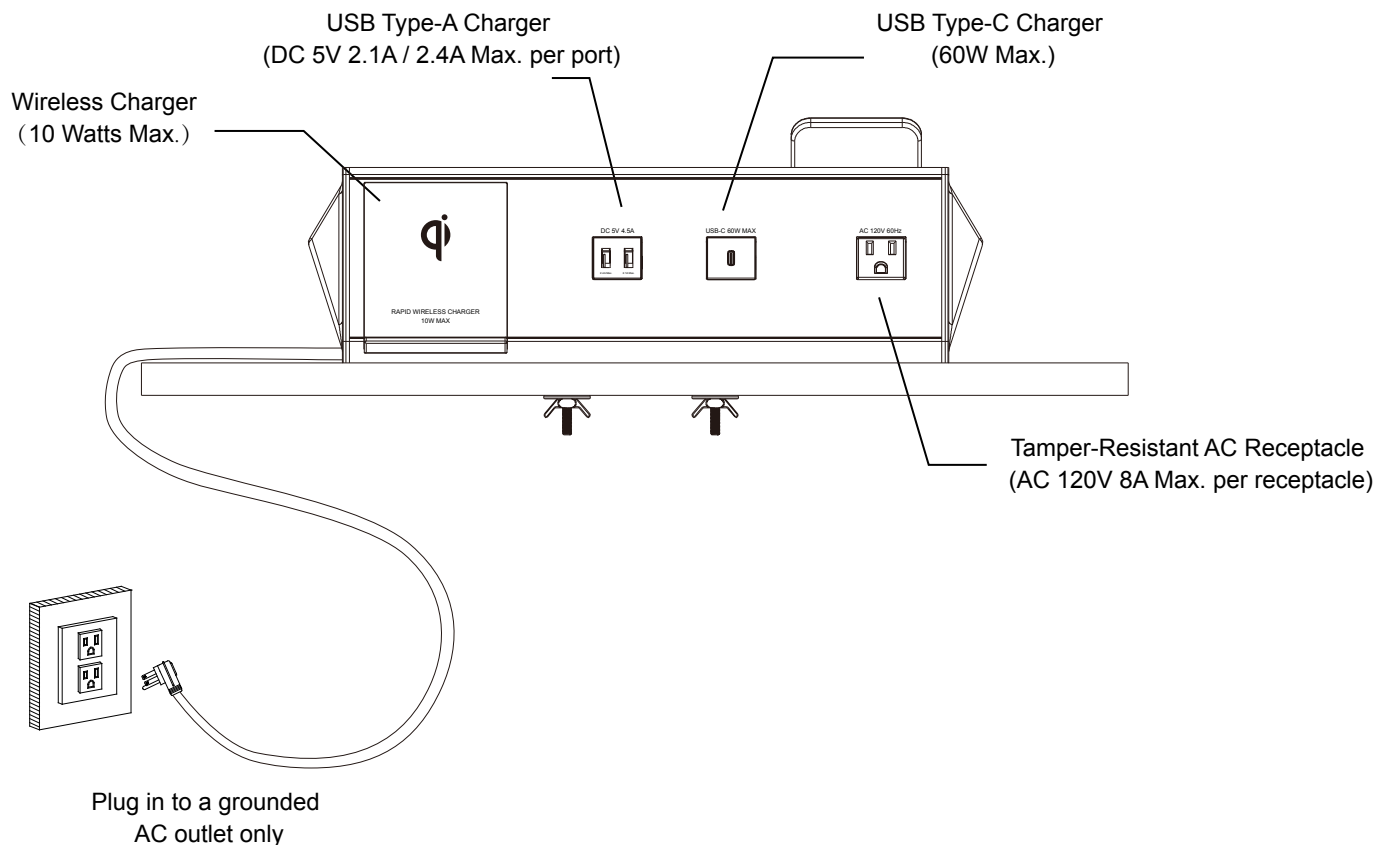

DOCK-1500 SERIES INSTALLATION INSTRUCTIONS

Model: DOCK152226W

Rating: AC 120V, 60Hz, 12A

Specifications: 2 x Qi wireless rapid chargers, 2 x Tamper-resistant AC receptacles, 4 x USB Type-A charging ports, 2 x USB Type-C charging port.

- Indoor use only
- Do not use with extension cord(s)
- Do not plug a device or devices into receptacles that exceed a total of 9.7A (1164 watts)
- Do not open or attempt to open the unit for any reason