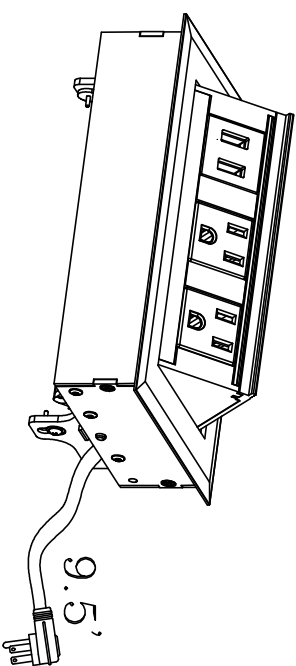

168.2 [6.62]

36 [1.42]

FEATURES

- Aluminum housing
- 2 Grounded AC outlets, 125V 12A rating
- 5V 4.2A USB module with 2ports
- 10 ft SJT 14AWG*3C power cord

REV	DATE	DRAWN	APPROVED	DESCRIPTION							
				TOLERANCE (mm [INCH]) X.X ±2.5 [mm] X.X ±0.8 [mm] X.XX ±0.25 [mm]				[mm] [INCH] X.X ±0.1 [mm] X.XX ±0.03 [mm] X.XXX ±0.010 [mm]			
				SCALE	VIEW	UNIT	SHEET	DRAWING#			REV
				1:1		mm [INCH]	1 OF 1	C-D7-0012			B
				NATIONAL LIGHTING www.nationallighting.net				DRAWN: YGY CHECKED: JBX APPROVED: [Signature] DATE: Sep. 21th 2017			