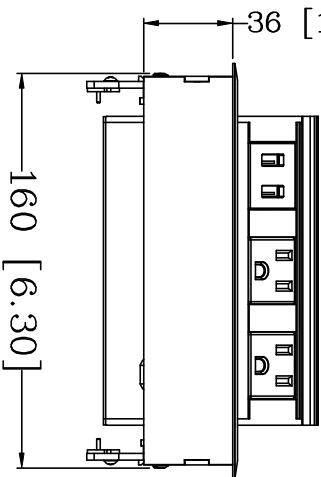

168.2 [6.62]

36 [1.42]

FEATURES

- Aluminum housing
- 2 Grounded AC outlets, 125V 12A rating
- 5V 4.2A USB module with 2ports
- 10 ft SJT 14AWG*3C power cord

REV	DATE	DRAWN	APPROVED	DESCRIPTION							
				TOLERANCE (mm [INCH]) X.X ±2.5 [mm] X.X ±0.8 [mm] X.XX ±0.25 [mm]				[mm] [INCH] X.X ±0.1 [mm] X.XX ±0.03 [mm] X.XXX ±0.010 [mm]			
				SCALE	VIEW	UNIT	SHEET	DRAWING#			REV
				1:1		mm [INCH]	1 OF 1	C-D7-0012			B
				NATIONAL LIGHTING www.nationallighting.net				DRAWN: YGY CHECKED: JBX APPROVED: [Signature] DATE: Sep. 21th 2017			