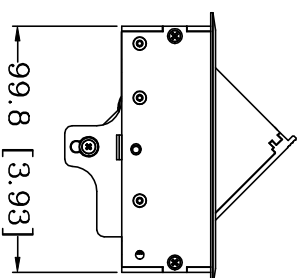

168.2 [6.62]

36 [1.42]

FEATURES

- Aluminum housing
- 2 Grounded AC outlets, 125V 12A rating
- 5V 4.2A USB module with 2ports
- 10 ft SJT 14AWG*3C power cord

REV	DATE	DRAWN	APPROVED	DESCRIPTION							
				TOLERANCE (mm [INCH]) X.X ±2.5 [mm] X.X ±0.8 [mm] X.XX ±0.25 [mm]				[mm] [INCH] X.X ±0.1 [mm] X.XX ±0.03 [mm] X.XXX ±0.010 [mm]			
				SCALE	VIEW	UNIT	SHEET	DRAWING#			REV
				1:1		mm [INCH]	1 OF 1	C-D7-0012			B
				NATIONAL LIGHTING www.nationallighting.net				DRAWN: YGY CHECKED: JBX APPROVED: [Signature] DATE: Sep. 21th 2017			