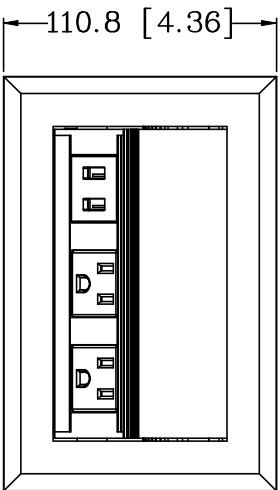

168.2 [6.62]

36 [1.42]

FEATURES

- Aluminum housing
- 2 Grounded AC outlets, 125V 12A rating
- 5V 4.2A USB module with 2ports
- 10 ft SJT 14AWG*3C power cord

REV	DATE	DRAWN	APPROVED	DESCRIPTION							
				TOLERANCE (mm [INCH]) X.X ±2.5 [mm] X.X ±0.8 [mm] X.XX ±0.25 [mm]				[mm] [INCH] X.X ±0.1 [mm] X.XX ±0.03 [mm] X.XXX ±0.010 [mm]			
				SCALE	VIEW	UNIT	SHEET	DRAWING#			REV
				1:1		mm [INCH]	1 OF 1	C-D7-0012			B
				NATIONAL LIGHTING www.nationallighting.net				DRAWN: YGY CHECKED: JBX APPROVED: [Signature] DATE: Sep. 21th 2017			