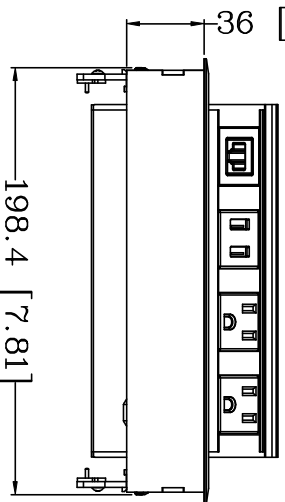

206.6 [8.13]

36 [1.42]

FEATURES

- Aluminum housing
- 2 Grounded AC outlets, 125V 12A rating
- 5V 4.2A USB module with 2ports
- 1 Ethernet RJ45 Coupler
- 10 ft SJT 14AWG*3C power cord
- Finish: Black

REV	DATE	DRAWN	APPROVED	DESCRIPTION								
 www.nationallighting.net				TOLERANCE (mm [INCH]) X ±2.5 [mm] XX ±0.8 [mm] XXX ±0.25 [mm]		[mm] [INCH] XX ±0.1 [mm] XXX ±0.03 [mm] XXXX ±0.010 [mm]		DRAWN YGY DATE CHECKED IBX DATE APPROVED DATE		SHEET 1 OF 1		REV
SCALE	VIEW	UNIT	SHEET	DRAWING#				REV				
1:1		mm [INCH]	1 OF 1	C-D7-0020				B				