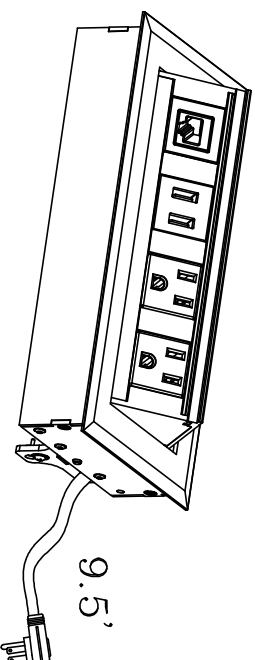

206.6 [8.13]

36 [1.42]

FEATURES

- Aluminum housing
- 2 Grounded AC outlets, 125V 12A rating
- 5V 4.2A USB module with 2ports
- 1 Ethernet RJ45 Coupler
- 10 ft SJT 14AWG*3C power cord
- Finish: Black

REV	DATE	DRAWN	APPROVED	DESCRIPTION								
 www.nationallighting.net				TOLERANCE (mm [INCH]) X ±2.5 [mm] XX ±0.8 [mm] XXX ±0.25 [mm]		[mm] [INCH] XX ±0.1 [mm] XXX ±0.03 [mm] XXXX ±0.010 [mm]		DRAWN YGY DATE CHECKED IBX DATE APPROVED DATE		SHEET 1 OF 1		REV
SCALE	VIEW	UNIT	SHEET	DRAWING#				REV				
1:1		mm [INCH]	1 OF 1	C-D7-0020				B				