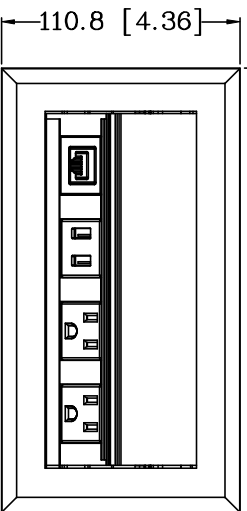

206.6 [8.13]

36 [1.42]

FEATURES

- Aluminum housing
- 2 Grounded AC outlets, 125V 12A rating
- 5V 4.2A USB module with 2ports
- 1 Ethernet RJ45 Coupler
- 10 ft SJT 14AWG*3C power cord
- Finish: Black

REV	DATE	DRAWN	APPROVED	DESCRIPTION								
 www.nationallighting.net				TOLERANCE (mm [INCH]) X ±2.5 [mm] XX ±0.8 [mm] XXX ±0.25 [mm]		[mm] [INCH] XX ±0.1 [mm] XXX ±0.03 [mm] XXXX ±0.010 [mm]		DRAWN YGY DATE CHECKED IBX DATE APPROVED DATE		SHEET 1 OF 1		REV
SCALE	VIEW	UNIT	SHEET	DRAWING#				REV				
1:1		mm [INCH]	1 OF 1	C-D7-0020				B				