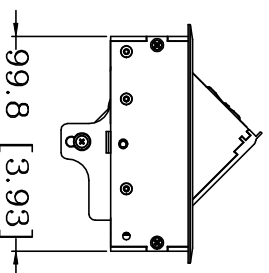

206.6 [8.13]

36 [1.42]

FEATURES

- Aluminum housing
- 2 Grounded AC outlets, 125V 12A rating
- 5V 4.2A USB module with 2ports
- 1 Ethernet RJ45 Coupler
- 10 ft SJT 14AWG*3C power cord
- Finish: Black

REV	DATE	DRAWN	APPROVED	DESCRIPTION								
 www.nationallighting.net				TOLERANCE (mm [INCH]) X ±2.5 [mm] XX ±0.8 [mm] XXX ±0.25 [mm]		[mm] [INCH] XX ±0.1 [mm] XXX ±0.03 [mm] XXXX ±0.010 [mm]		DRAWN YGY DATE CHECKED IBX DATE APPROVED DATE		SHEET 1 OF 1		REV
SCALE	VIEW	UNIT	SHEET	DRAWING#				REV				
1:1		mm [INCH]	1 OF 1	C-D7-0020				B				