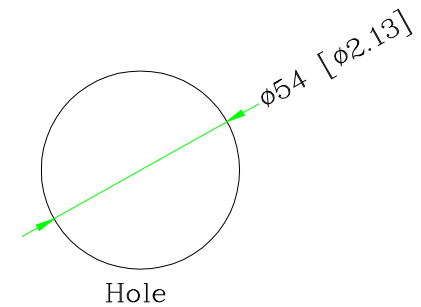

Part No.	Voltage	Wattage	Lumen	Color
LEDP-060WW-SC	DC12V	2W	110Lm	3000K
LEDP-060WH-SC		2W	130Lm	6000K

Specifications:

- * Elegant finish
- * Low heat
- * Can be surface mounted or recess mounted
- * Lifespan: up to 50,000 hours

REV	DATE	DRAWN	APPROVED	DESCRIPTION							
 www.nationallighting.com				TOLERANCE (mm [INCH])		DRAWN	YGY	DATE	Jun.22th 2018		
				[mm]		[INCH]		CHECKED	JBX	DATE	Jun.22th 2018
				X ±2.5	XX ±0.1	APPROVED		DATE			
				XX ±0.8	XXX ±0.03	PN		LEDP-060 Series			
XX ±0.25	XXX ±0.010	SCALE	VIEW	UNIT	SHEET	DRAWING#		REV			
1:2		mm[INCH]	1 OF 1	C-06020180622001		A					