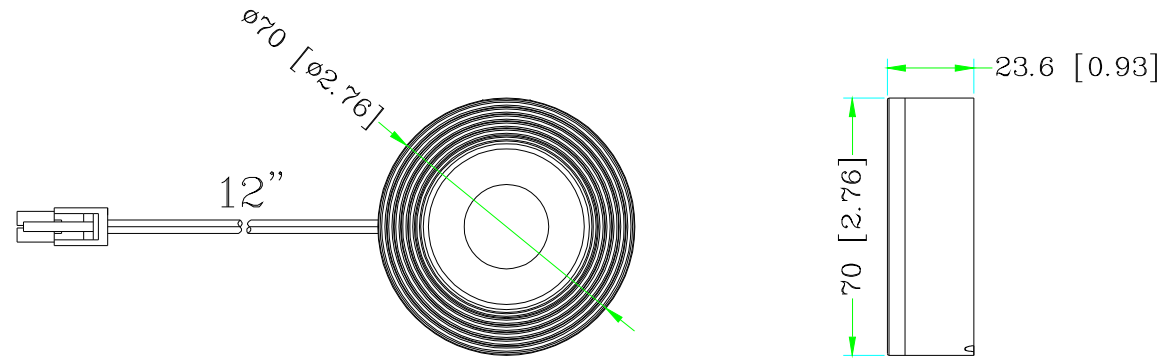

Part No.	Voltage	Wattage	Lumen	Color
LEDP-060WW-SC	DC12V	2W	110Lm	3000K
LEDP-060WH-SC		2W	130Lm	6000K

Specifications:

- * Elegant finish
- * Low heat
- * Can be surface mounted or recess mounted
- * Lifespan: up to 50,000 hours

REV	DATE	DRAWN	APPROVED	DESCRIPTION							
 www.nationallighting.com				TOLERANCE (mm [INCH])		DRAWN	YGY	DATE	Jun.22th 2018		
				[mm]		[INCH]		CHECKED	JBX	DATE	Jun.22th 2018
				X ±2.5	XX ±0.1	APPROVED		DATE			
				XX ±0.8	XXX ±0.03	PN		LEDP-060 Series			
XX ±0.25	XXX ±0.010	SCALE	VIEW	UNIT	SHEET	DRAWING#		REV			
1:2		mm[INCH]	1 OF 1	C-06020180622001		A					