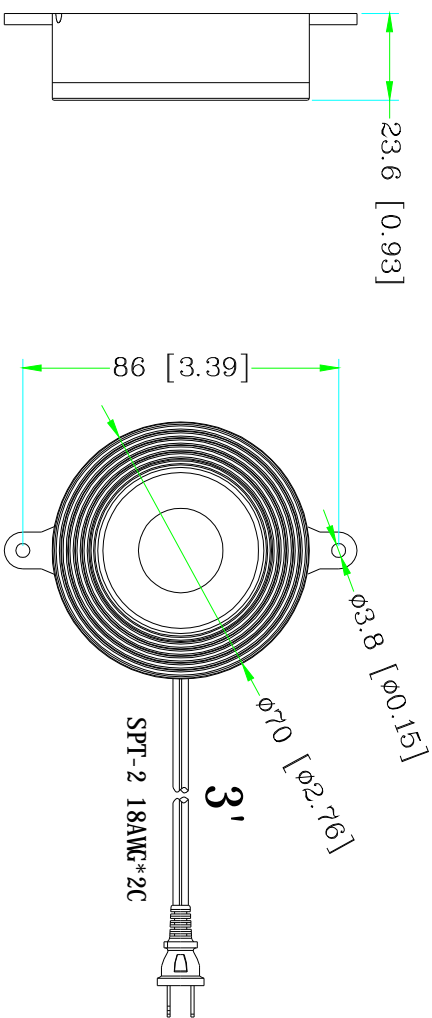

Part No.	Voltage	Wattage	Lumen	Color
LEDP-100WW-103SN	AC120V	2.5 W	130Lm	3000K
LEDP-100WW-103BK		2.5 W	130Lm	3000K
LEDP-100WH-103SN		2.5 W	150Lm	6000K
LEDP-100WH-103BK		2.5 W	150Lm	6000K

Specifications:

- * No transformer required
- * Dimmable
- * Linkable
- * Available in black
- * Can be surface mounted or recess mounted
- * Lifespan: up to 50,000 hours
- * UL & cUL certified for use in USA and Canada

REV	DATE	DRAWN	APPROVED	DESCRIPTION

 www.nationallighting.com		TOLERANCE (mm [INCH]) [mm] ±2.5 X.X ±0.8 X.XX ±0.25		[INCH] X.X ±0.1 X.XX ±0.03 X.XXX ±0.010		SCALE 1:2		VIEW 		UNIT mm [INCH]		SHEET 1 OF 1		DESCRIPTION LEDP-100 Series		DRAWN YGY		DATE Jun.22th 2018		REV A	
CHECKED JBX		DATE Jun.22th 2018		PN LEDP-100 Series		DRAWING# C-P10020180622001		REV A		DATE Jun.22th 2018		REV A		DATE Jun.22th 2018		REV A					