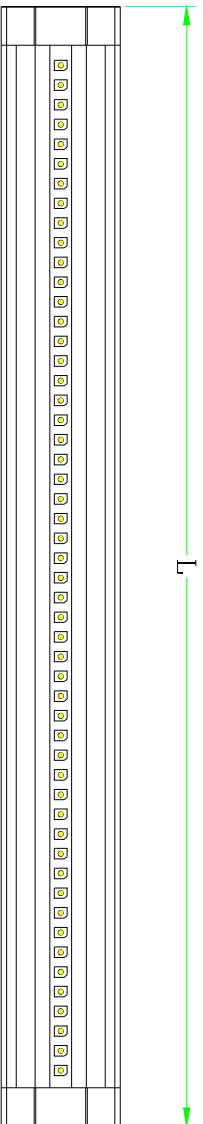

Part No.	Voltage	Wattage	Lumen	Color Temp.	Dimensions
LEDS-T1-4W-12WH	DC 24V	4W	380Lm	6000K	12"x1-1/4"x3/4"
LEDS-T1-4W-12WW		4W	350Lm	3000K	12"x1-1/4"x3/4"
LEDS-T1-6W-20WH		6W	480Lm	6000K	20"x1-1/4"x3/4"
LEDS-T1-6W-20WW		6W	450Lm	3000K	20"x1-1/4"x3/4"

SPECIFICATIONS & FEATURES

- Elegant angled aluminum housing ideal for corner applications
- Energy efficient
- Easy to install with supplied mounting clips
- Dimmable
- Lifespan: up to 50,000 hours
- Linkable

REV	DATE	DRAWN	APPROVED	DESCRIPTION
A	Nov.19th 2014	YGY	JBX	

TOLERANCE (mm [INCH])		DESCRIPTION	
[mm]	[INCH]	DRAWN	YGY DATE Jun.21th 2018
X ±2.5	X.X ±0.1	CHECKED	JBX DATE Jun.21th 2018
X.X ±0.8	X.XX ±0.03	APPROVED	PN
X.XX ±0.25	X.XXX ±0.010		LEDS-T1-SERIES
SCALE	VIEW	UNIT	SHEET
1:1		mm [INCH]	1 OF 1

REV	DRAWING#
A	C-T120180622001

National Lighting®

www.nationallighting.com