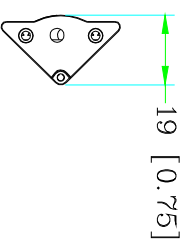

Part No.	Voltage	Wattage	Lumen	Color Temp.	Dimensions
LEDS-T1-4W-12WH	DC 24V	4W	380Lm	6000K	12"x1-1/4"x3/4"
LEDS-T1-4W-12WW		4W	350Lm	3000K	12"x1-1/4"x3/4"
LEDS-T1-6W-20WH		6W	480Lm	6000K	20"x1-1/4"x3/4"
LEDS-T1-6W-20WW		6W	450Lm	3000K	20"x1-1/4"x3/4"

REV	DATE	DRAWN	APPROVED	DESCRIPTION
A	Nov.19th 2014	YGY	JBX	

TOLERANCE (mm [INCH])		DESCRIPTION	
[mm]	[INCH]	DRAWN	YGY DATE Jun.21th 2018
X ±2.5	X.X ±0.1	CHECKED	JBX DATE Jun.21th 2018
X.X ±0.8	X.XX ±0.03	APPROVED	PN
X.XX ±0.25	X.XXX ±0.010		LEDS-T1-SERIES
SCALE	VIEW	UNIT	SHEET
1:1		mm [INCH]	1 OF 1