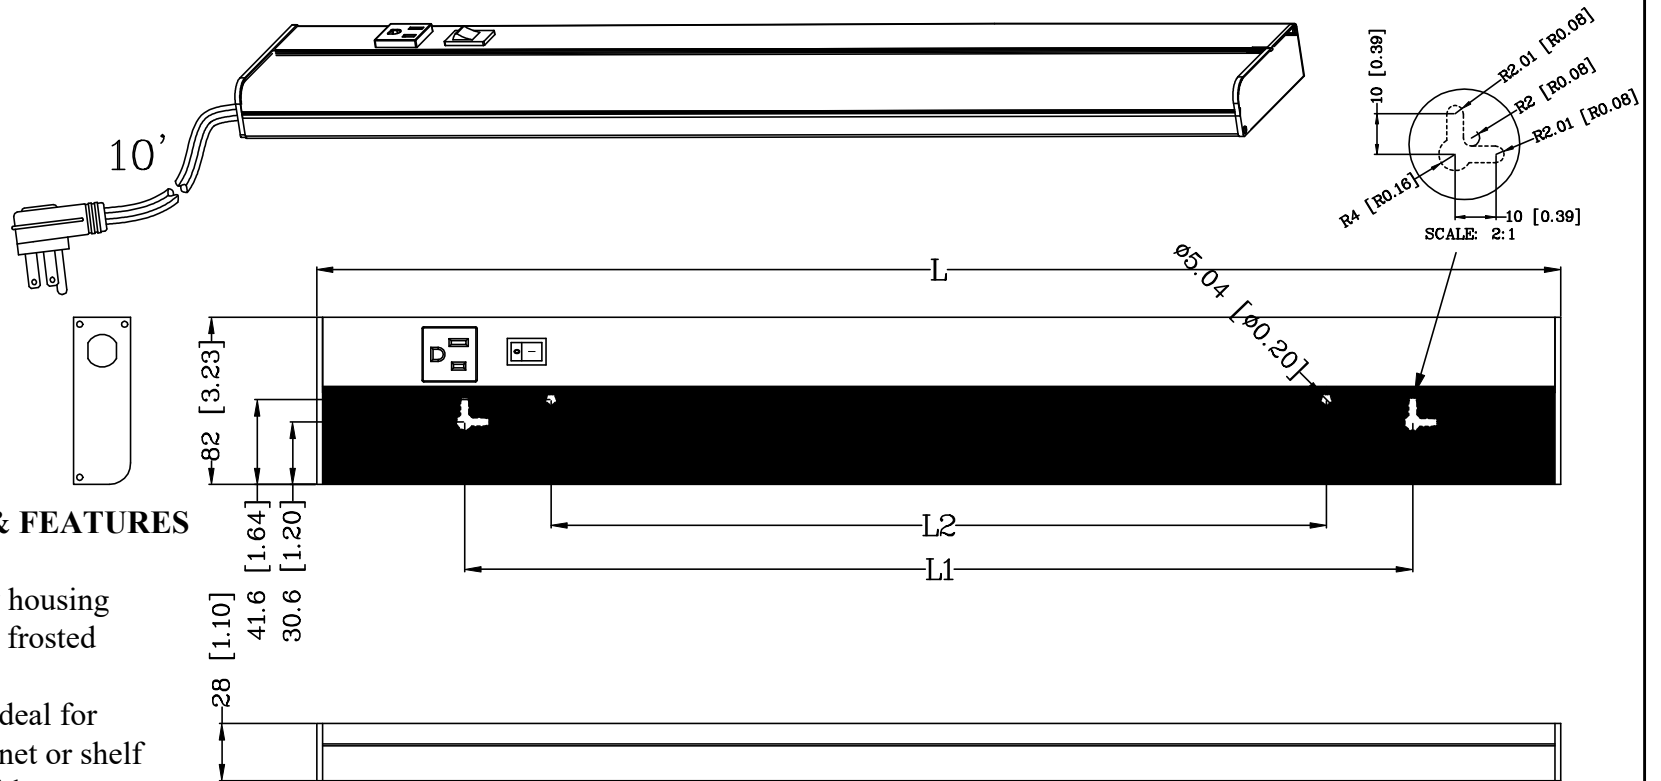

Part No.	Voltage	Wattage	Lumen		L(mm["'])	L1(mm["'])	L2(mm["'])
LEDTL-506W-18	AC 100-130V	6W	WW 300Lm	WH 320Lm	457.2[18]	312[12.28]	227.4[8.95]
LEDTL-508W-24		13W	WW 650Lm	WH 680Lm	609.6[24]	464.6[18.29]	380[14.96]
LEDTL-512W-36		16W	WW 800Lm	WH 840Lm	914.5[36]	769.5[30.3]	684.9[26.96]
LEDTL-516W-48		24W	WW 1200Lm	WH 1250Lm	1219.2[48]	1074[42.28]	989.4[38.95]

SPECIFICATIONS & FEATURES

- Solid aluminum alloy housing
- High impact-resistant frosted diffuser
- Slim surface mount, ideal for concealing under a cabinet or shelf
- Simple installation with two screws
- On/off rocker switch and convenience AC power outlet
- Expected lifespan of 50,000 hours
- Energy conservation over 80% compared to incandescent bulbs
- Maintenance free
- Optional magnet mounting for steel cabinet and showcase fixtures
- Available in black or white finish

REV	DATE	DRAWN	APPROVED	DESCRIPTION					
 www.nationallighting.net				TOLERANCE (mm [INCH])		DRAWN	YGY	DATE	Aug.4th 2017
				[mm]	[INCH]	CHECKED	JBX	DATE	Aug.4th 2017
				X ±2.5	XX ±0.1	APPROVED		DATE	
				XX ±0.8	XXX ±0.03	PN LEDTL-5 Series Task Light			
				XXX ±0.25	XXX ±0.010				
SCALE	VIEW	UNIT	SHEET	DRAWING#			REV		
1:1		mm[INCH]	1 OF 1	C-TL5-0001			A		