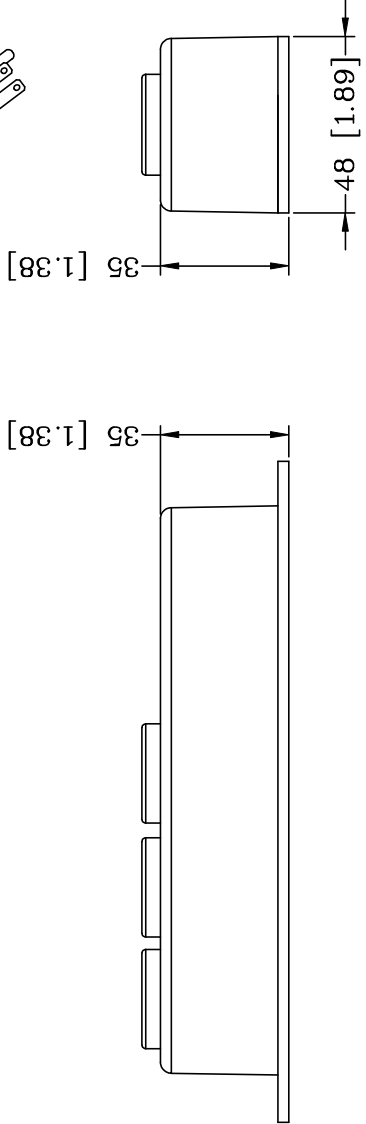

SPECIFICATIONS

- THREE AC RECEPTACLES
- 10' 14 AWG X 3C POWER CORD
- RATING: AC 125V 60Hz, 15A
- UL/cUL CERTIFIED
- NEW P/N: TV31000-151

REV	DATE	DRAWN	APPROVED	DESCRIPTION			
				TOLERANCE (mm [INCH])	DRAWN	YGY DATE	Dec.14th 2017
				[mm]	CHECKED	JBX DATE	Dec.14th 2017
				X ±2.5	APPROVED	DATE	
				X.X ±0.8	PN	TV3001	
				X.XX ±0.25	UNIT	SHEET	
					VIEW	1 OF 1	
					SCALE	DRAWING#	
					1:2	C-TV30002	
						REV	
						A	