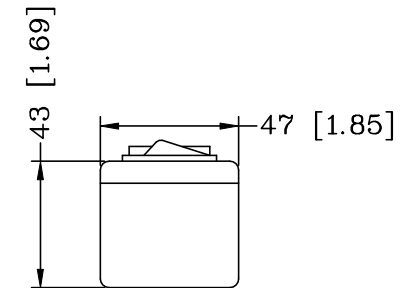

FEATURES:

- 6AC outlets
- 10' 14AWG*3C power cord
- Overload protection with rest switch
- Rating: 125v 60Hz 15A

REV	DATE	DRAWN	APPROVED	DESCRIPTION					
 www.nationallighting.com				TOLERANCE (mm [INCH])		DRAWN	YGY	DATE	Jul. 22th 2021
				[mm]	[INCH]	CHECKED	JBX	DATE	Jul. 22th 2021
				X ±2.5	XX ±0.1	APPROVED		DATE	
				XX ±0.8	XXX ±0.03	PN	TVS6003-R		
XX ±0.25	XXX ±0.010	SCALE	VIEW	UNIT	SHEET	DRAWING#		REV	
1:1		mm[INCH]	1 OF 1	C-TV6210722001		A			

FEATURES:

- 6AC outlets
- 10' 14AWG*3C power cord
- Overload protection with rest switch
- Rating: 125v 60Hz 15A
- Surge Protection

REV	DATE	DRAWN	APPROVED	DESCRIPTION							
 www.nationallighting.com				TOLERANCE (mm [INCH])		DRAWN	YGY	DATE	Jul. 22th 2021		
				[mm]		[INCH]		CHECKED	JBX	DATE	Jul. 22th 2021
				X ±2.5	XX ±0.1	APPROVED		DATE			
				XX ±0.8	XXX ±0.03	PN		TVSP6003-R			
XX ±0.25	XXX ±0.010	SCALE	VIEW	UNIT	SHEET	DRAWING#		REV			
		1:1		mm[INCH]	1 OF 1	C-TV6210722002		A			