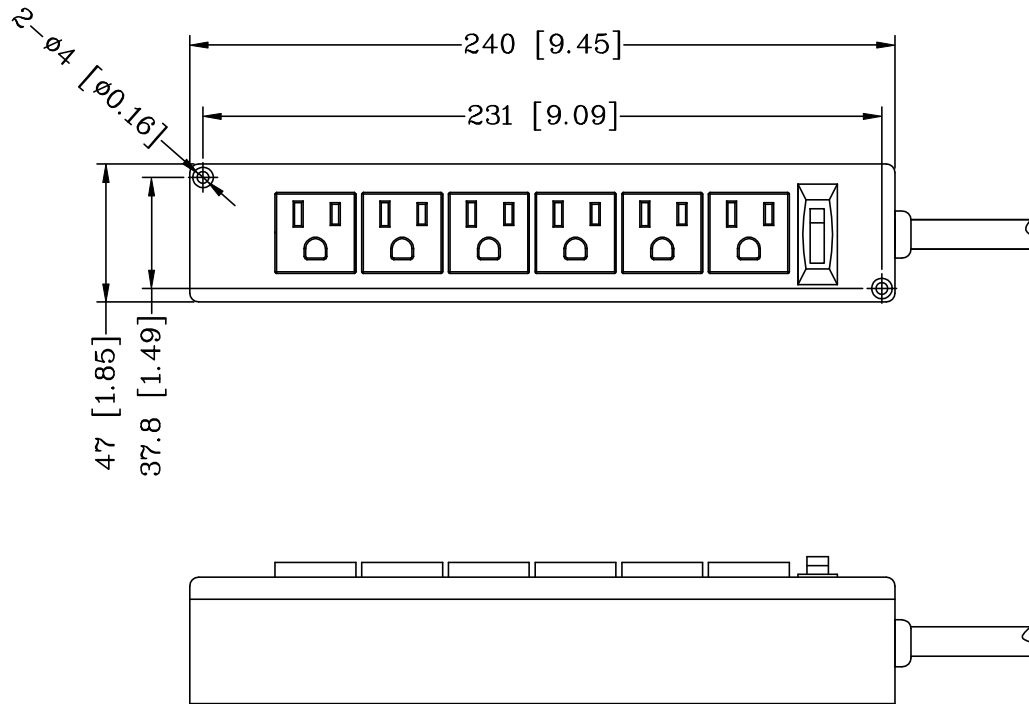

FEATURES:

- 6AC outlets
- 10' 14AWG*3C power cord
- Overload protection with rest switch
- Rating: 125v 60Hz 15A

REV	DATE	DRAWN	APPROVED	DESCRIPTION					
 www.nationallighting.com				TOLERANCE (mm [INCH])		DRAWN	YGY	DATE	Jul. 22th 2021
				[mm]	[INCH]	CHECKED	JBX	DATE	Jul. 22th 2021
				X ±2.5	XX ±0.1	APPROVED		DATE	
				XX ±0.8	XXX ±0.03	PN	TVS6003-R		
XX ±0.25	XXX ±0.010	SCALE	VIEW	UNIT	SHEET	DRAWING#		REV	
1:1		mm[INCH]	1 OF 1	C-TV6210722001		A			

FEATURES:

- 6AC outlets
- 10' 14AWG*3C power cord
- Overload protection with rest switch
- Rating: 125v 60Hz 15A
- Surge Protection

REV	DATE	DRAWN	APPROVED	DESCRIPTION							
 www.nationallighting.com				TOLERANCE (mm [INCH])		DRAWN	YGY	DATE	Jul. 22th 2021		
				[mm]		[INCH]		CHECKED	JBX	DATE	Jul. 22th 2021
				X ±2.5	XX ±0.1	APPROVED		DATE			
				XX ±0.8	XXX ±0.03	PN		TVSP6003-R			
XX ±0.25	XXX ±0.010	SCALE	VIEW	UNIT	SHEET	DRAWING#		REV			
		1:1		mm[INCH]	1 OF 1	C-TV6210722002		A			