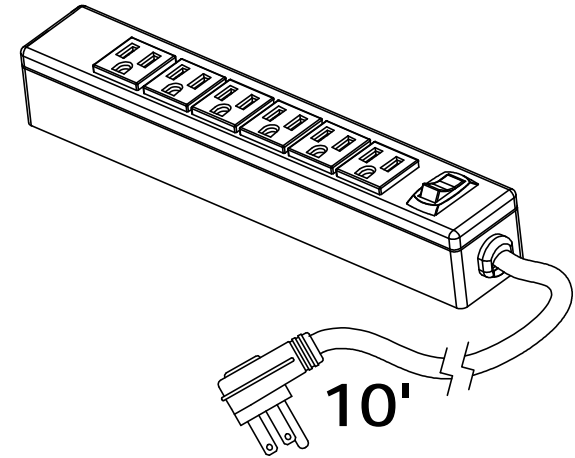

FEATURES:

- 6AC outlets
- 10' 14AWG*3C power cord
- Overload protection with rest switch
- Rating: 125v 60Hz 15A

REV	DATE	DRAWN	APPROVED	DESCRIPTION					
 www.nationallighting.com				TOLERANCE (mm [INCH])		DRAWN	YGY	DATE	Jul. 22th 2021
				[mm]	[INCH]	CHECKED	JBX	DATE	Jul. 22th 2021
				X ±2.5	XX ±0.1	APPROVED		DATE	
				XX ±0.8	XXX ±0.03	PN	TVS6003-R		
XX ±0.25	XXX ±0.010	SCALE	VIEW	UNIT	SHEET	DRAWING#		REV	
1:1		mm[INCH]	1 OF 1	C-TV6210722001		A			

FEATURES:

- 6AC outlets
- 10' 14AWG*3C power cord
- Overload protection with rest switch
- Rating: 125v 60Hz 15A
- Surge Protection

REV	DATE	DRAWN	APPROVED	DESCRIPTION							
 www.nationallighting.com				TOLERANCE (mm [INCH])		DRAWN	YGY	DATE	Jul. 22th 2021		
				[mm]		[INCH]		CHECKED	JBX	DATE	Jul. 22th 2021
				X ±2.5	XX ±0.1	APPROVED		DATE			
				XX ±0.8	XXX ±0.03	PN		TVSP6003-R			
XX ±0.25	XXX ±0.010	SCALE	VIEW	UNIT	SHEET	DRAWING#		REV			
		1:1		mm[INCH]	1 OF 1	C-TV6210722002		A			